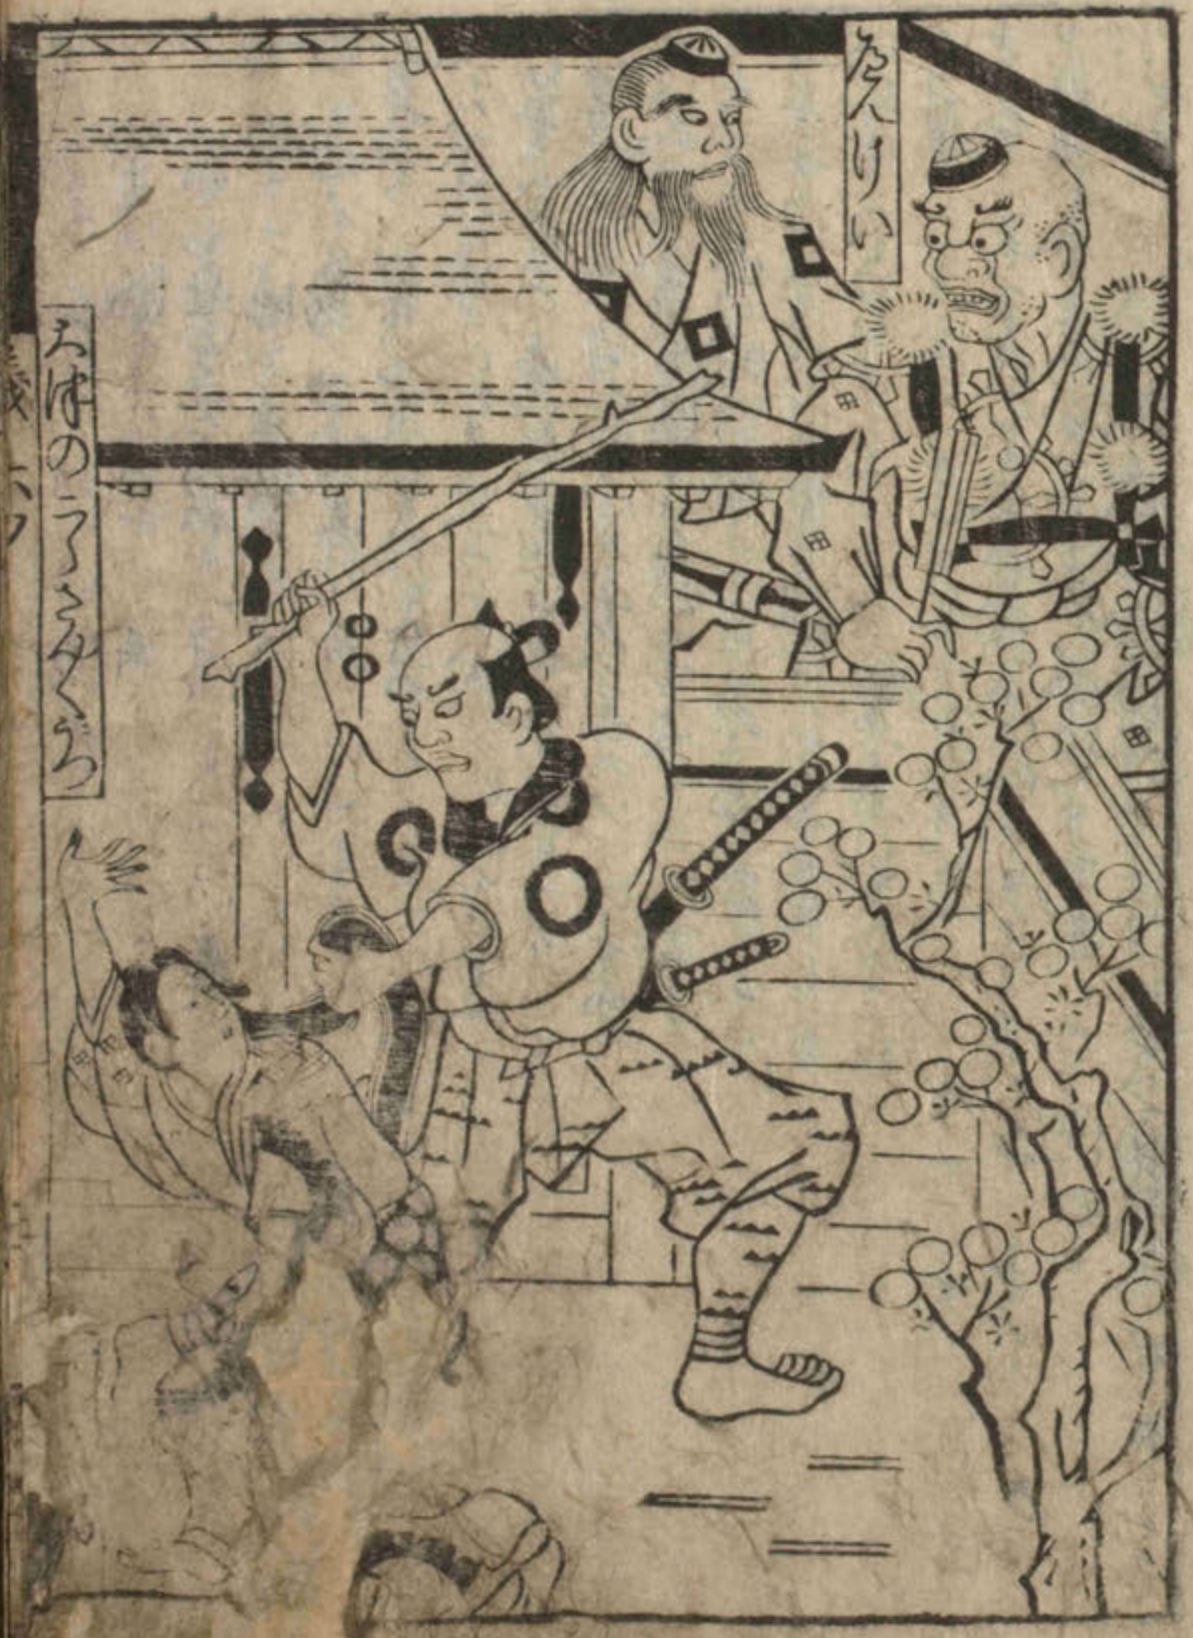

110X
348
7

新經記

義経記の巻

物後

まへに... 義経の事... 物後... [Handwritten text in a rectangular frame, written vertically from right to left.]

Handwritten text in a cursive script, likely a historical document or manuscript, covering the left page of the open book. The text is dense and fills most of the page area.

Handwritten text in a cursive script, likely a historical document or manuscript, covering the right page of the open book. The text is dense and fills most of the page area.

Handwritten text in a cursive script, likely a medieval manuscript. The text is densely packed and covers most of the page. It appears to be a single continuous entry or a list of items, possibly related to a historical record or a collection of documents. The script is highly stylized and characteristic of the late Middle Ages.

Handwritten text in a cursive script, likely a medieval manuscript. The text is densely packed and covers most of the page. It appears to be a single continuous entry or a list of items, possibly related to a historical record or a collection of documents. The script is highly stylized and characteristic of the late Middle Ages.

Handwritten text in a cursive script, likely a historical document or manuscript. The text is densely packed and covers most of the page.

Handwritten text at the top of the right page, possibly a title or header.